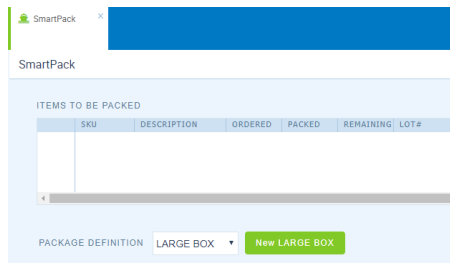

Small Parcel Unified Shipping Suite

Best practice shipping and ecommerce workflows for high volume fulfillment

3PL Central's Small Parcel Shipping Suite offers warehouses ecommerce fulfillment workflows that empower them to process high order volumes in minutes with 100% order accuracy while saving thousands on carrier label fees.

SmartScan Mobile Scanning Solution

Apply best practice receiving, picking, and packing workflows.

- **100% Accuracy:** Enables barcode scanning to ensure correct product.
- **Boost Productivity:** Automate assigning and tracking staff tasks.
- **Gain Complete Visibility:** Track real-time inventory status.

Receipt Management: Create new receipts, edit existing receipts, and receive against ASN to offer complete visibility.
Flexible Picking: Flexible options to pick single orders, multi-order batches, and pick-to-bin based on your workflow.
Efficient Packing: Reduce packing time by up to 50% by offering regular order packing and pack from shelves.

SmartPack Accurate Order Packing

Scan and verify each order accurately once, eliminating repetitive tasks.

- **Ease of Use:** Automate label printing and order verification process.
- **Flexible Label Generation:** Customize shipping labels and cut costs.
- **Eliminate Manual Errors:** Avoid manual order entry errors.

Automated Label Printing: Generate package labels automatically while packing orders, saving 3 minutes per order.
Order Verification: Verify orders are 100% correct by scanning barcodes for accuracy before shipping them.
Retail-Compliant: Ensure labels follow industry-wide, UCC-128 label format that is required for many retailers.