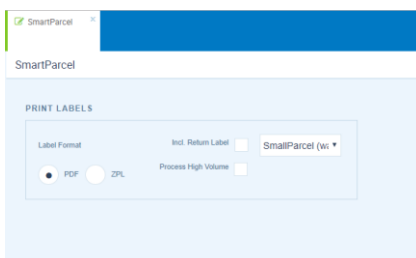

## SmartPack Accurate Order Packing

*Scan and verify each order accurately once, eliminating repetitive tasks.*

- **Ease of Use:** Automate label printing and order verification process.
- **Flexible Label Generation:** Customize shipping labels and cut costs.
- **Eliminate Manual Errors:** Avoid manual order entry errors.

**Automated Label Printing:** Generate package labels automatically while packing orders, saving 3 minutes per order.  
**Order Verification:** Verify orders are 100% correct by scanning barcodes for accuracy before shipping them.  
**Retail-Compliant:** Ensure labels follow industry-wide, UCC-128 label format that is required for many retailers.